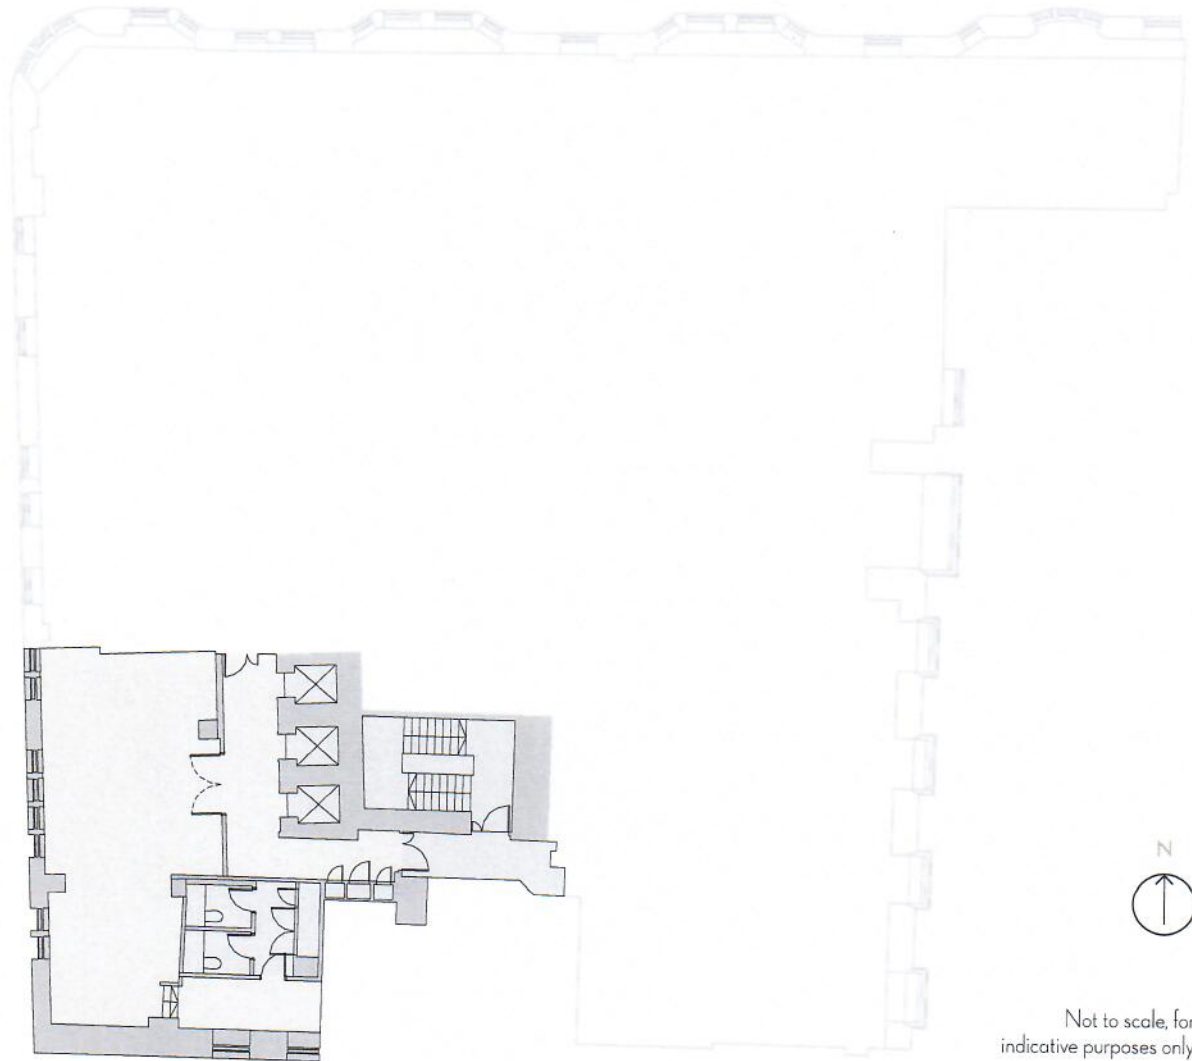

SAVOY 7 COURT

WC2

Strand

Not to scale, for
indicative purposes only.

FIRST FLOOR PLAN

758 SQ FT - 70 SQ M

IPMS areas available on request.

SAVOY 7 COURT

WC2

Strand

Not to scale, for
indicative purposes only.

SECOND FLOOR PLAN

3,425 SQ FT – 318 SQ M

IPMS areas available on request.

SAVOY 7 COURT

WC2

Strand

THIRD FLOOR PLAN

8,197 SQ FT – 762 SQ M

IPMS areas available on request.

SAVOY 7 COURT

WC2

Strand

FOURTH FLOOR PLAN

8,223 SQ FT – 764 SQ M

IPMS areas available on request.